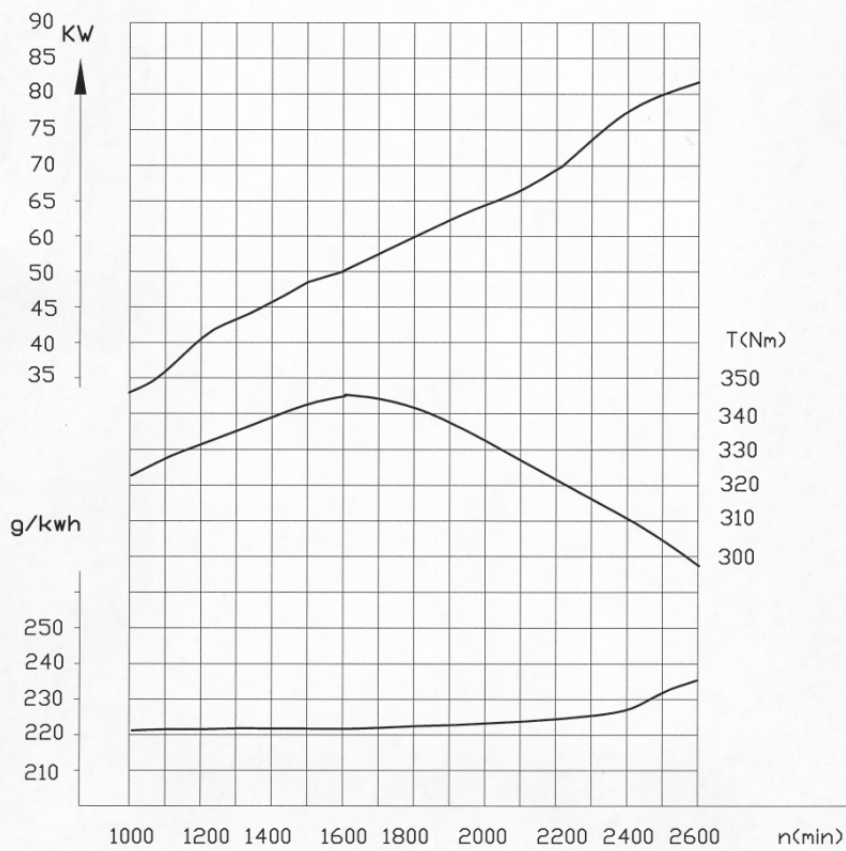

Beijing BeiNei Diesel Engine CO.,LTD.

No.1 LIUHEZHANG DAHONGMEN YONG WAI FENGTAI DISTRICT, BEIJING, CHINA.
WWW.CNBEINEI.COM

Engine Type	Bore/Stroke (mm)	Displacement (L)	Power/Rev (kw/rpm)				Overall dimensions (mm)	Weight (kg)
			48/1500	60/1800	74/2300	78/2500		
F6L912	100/120	5.655	48/1500	60/1800	74/2300	78/2500	1120×673×815	410

Standard engines

F6L912