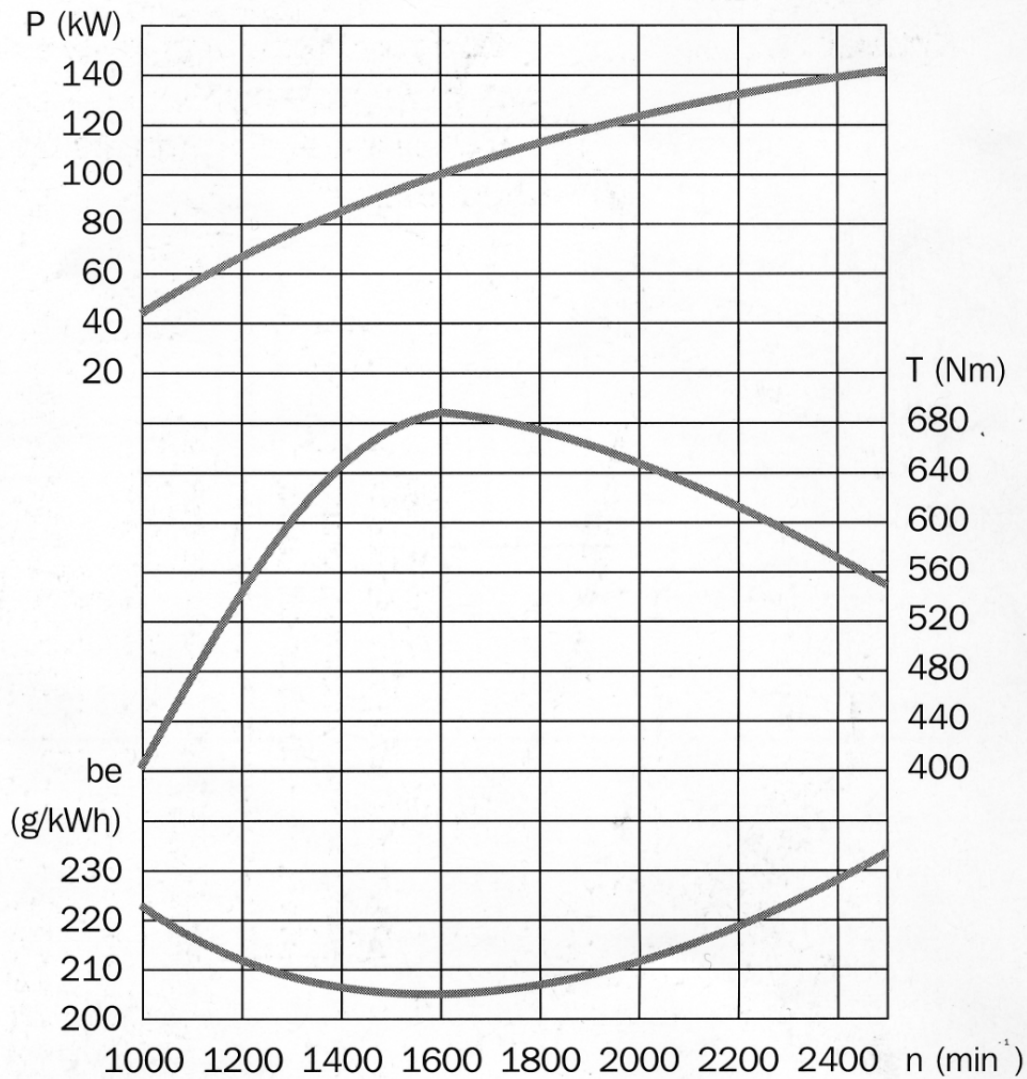

Beijing BeiNei Diesel Engine CO.,LTD.

No.1 LIUHEZHANG DAHONGMEN YONG WAI FENGTAI DISTRICT, BEIJING, CHINA.
WWW.CNBEINEI.COM

Engine Type	Bore/Stroke (mm)	Displacement (L)	Power/Rev (kw/rpm)				Overall dimensions (mm)	Weight (kg)
			84/1500	105/1800	125/2300	141/2500		
BF6L913C	102/125	6.128	84/1500	105/1800	125/2300	141/2500	1134×711×990	510

► BF6L913C